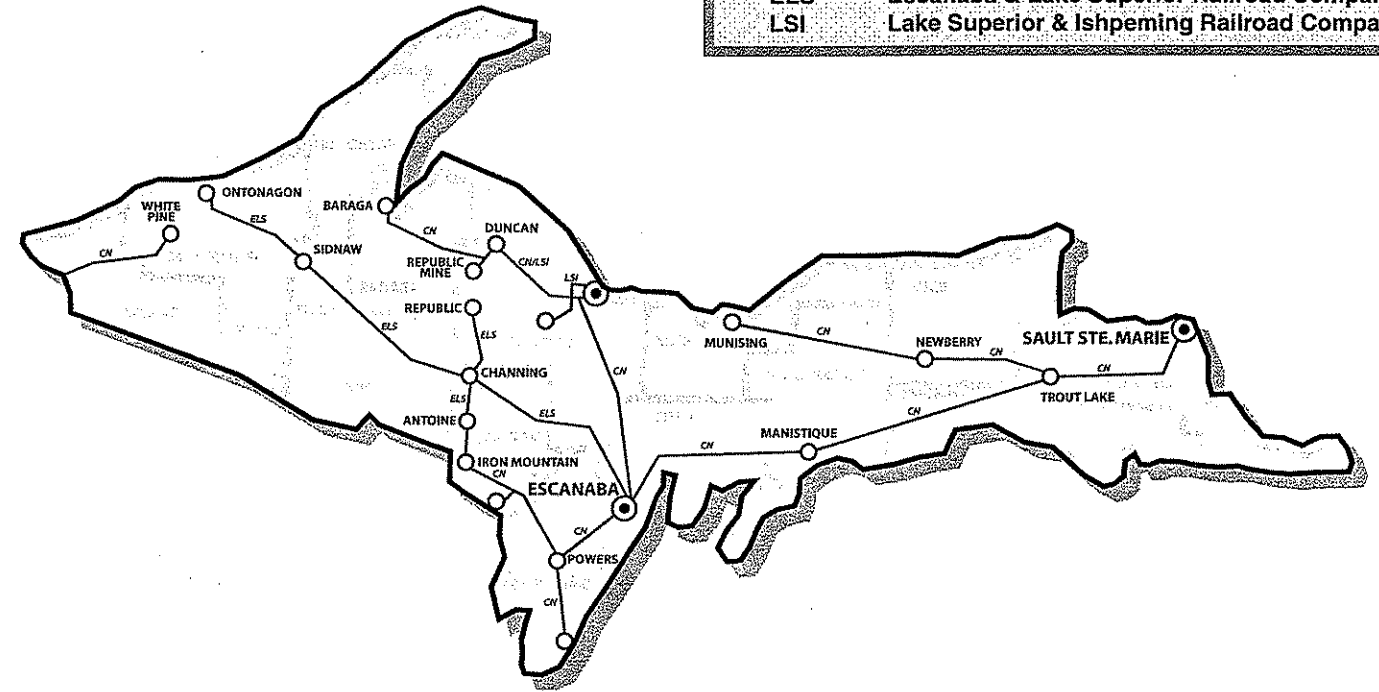

West Michigan Railroad (WMI)
24 Hour
- Mike Kerns (269) 580-5381

Michigan's Rail System and Railroad Company Emergency Phone Numbers

MAP KEY

AA	Ann Arbor Railroad	IO	Indiana & Ohio Railway Company
ADBF	Adrian & Blissfield Railroad Company	LIRR	Lapeer Industrial Railroad
CHS	Charlotte Southern Railroad	LS	Lake State Railway Company
CM	Coopersville & Marne Railway	MAL	Michigan Air-Line Railway Company
CN	CN Rail	MM	Mid-Michigan Railroad Company
CR	Consolidated Rail Corporation (Conrail)	MQT	Marquette Rail Corporation
CSX	CSX Transportation	MS	Michigan Shore Railroad Company
DC	Delray Connecting Railroad	MSO	Michigan Southern Railroad Company
DCON	Detroit Connecting Railroad	NS	Norfolk Southern Corporation
GDLK	Grand Elk Railroad	SBS	Saginaw Bay Southern Railroad
GLC	Great Lakes Central Railroad	TBCY	Tecumseh Branch Connecting Railroad
GRE	Grand Rapids Eastern Railroad Company	WMI	West Michigan Railroad Company
HE	Huron & Eastern Railway Company	==	Rail Passenger Service (Amtrak)
IN	Indiana Northeastern Railroad Company		

MAP KEY

CN	Canadian National
ELS	Escanaba & Lake Superior Railroad Company
LSI	Lake Superior & Ishpeming Railroad Company

Railroad Company Emergency Phone Numbers

Adrian & Blissfield Railroad (ADBF)
24 Hour (800) 555-2580